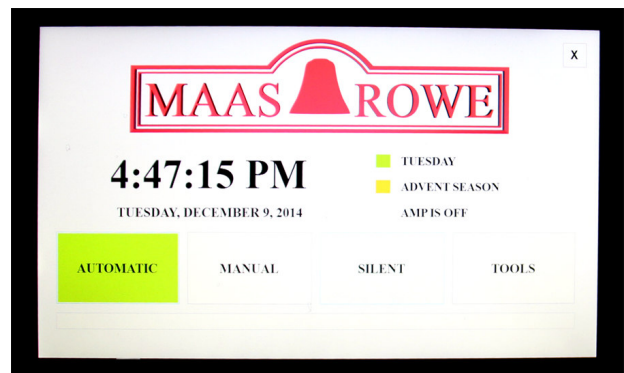

MAAS-ROWE CARILLONS, INC.
2255 Meyers Avenue, Escondido, California 92029

MAAS-ROWE BELLWETHER CARILLON WITH COLOR TOUCH SCREEN AND DIGITAL SOUND

A Maas-Rowe *Bellwether Carillon* has been installed here using the same equipment cabinet, amplifier, and tower speakers as the church's older Maas-Rowe carillon.

The 10.6" color touch-screen makes the carillon easy to use when setting up the schedule or starting bells ringing for an event.

Bell-rings include High, Medium, and Low pitched Swinging Bells for Calls-to-Worship; a three-bell Angelus; Westminster Chimes and Hour Strikes; Pealing Bells; and a low pitched Toll Bell.